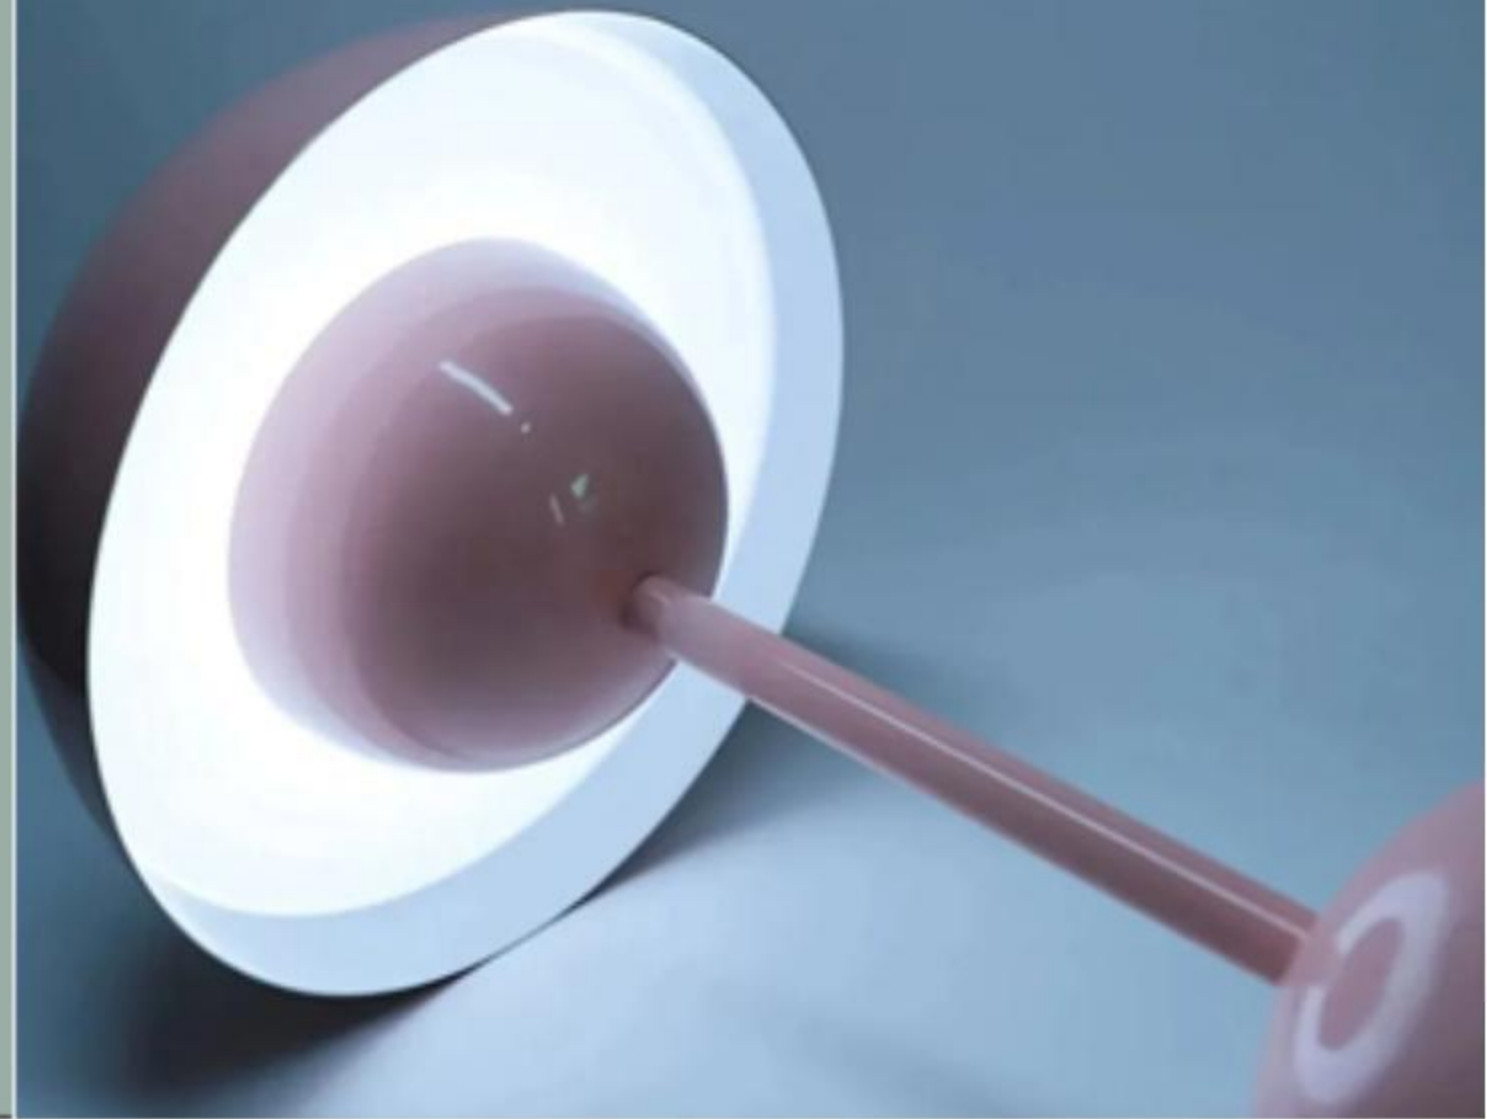

Transparent lamp shade

Made of acrylic lampshade with fine texture and built-in high color rendering LED lampshade