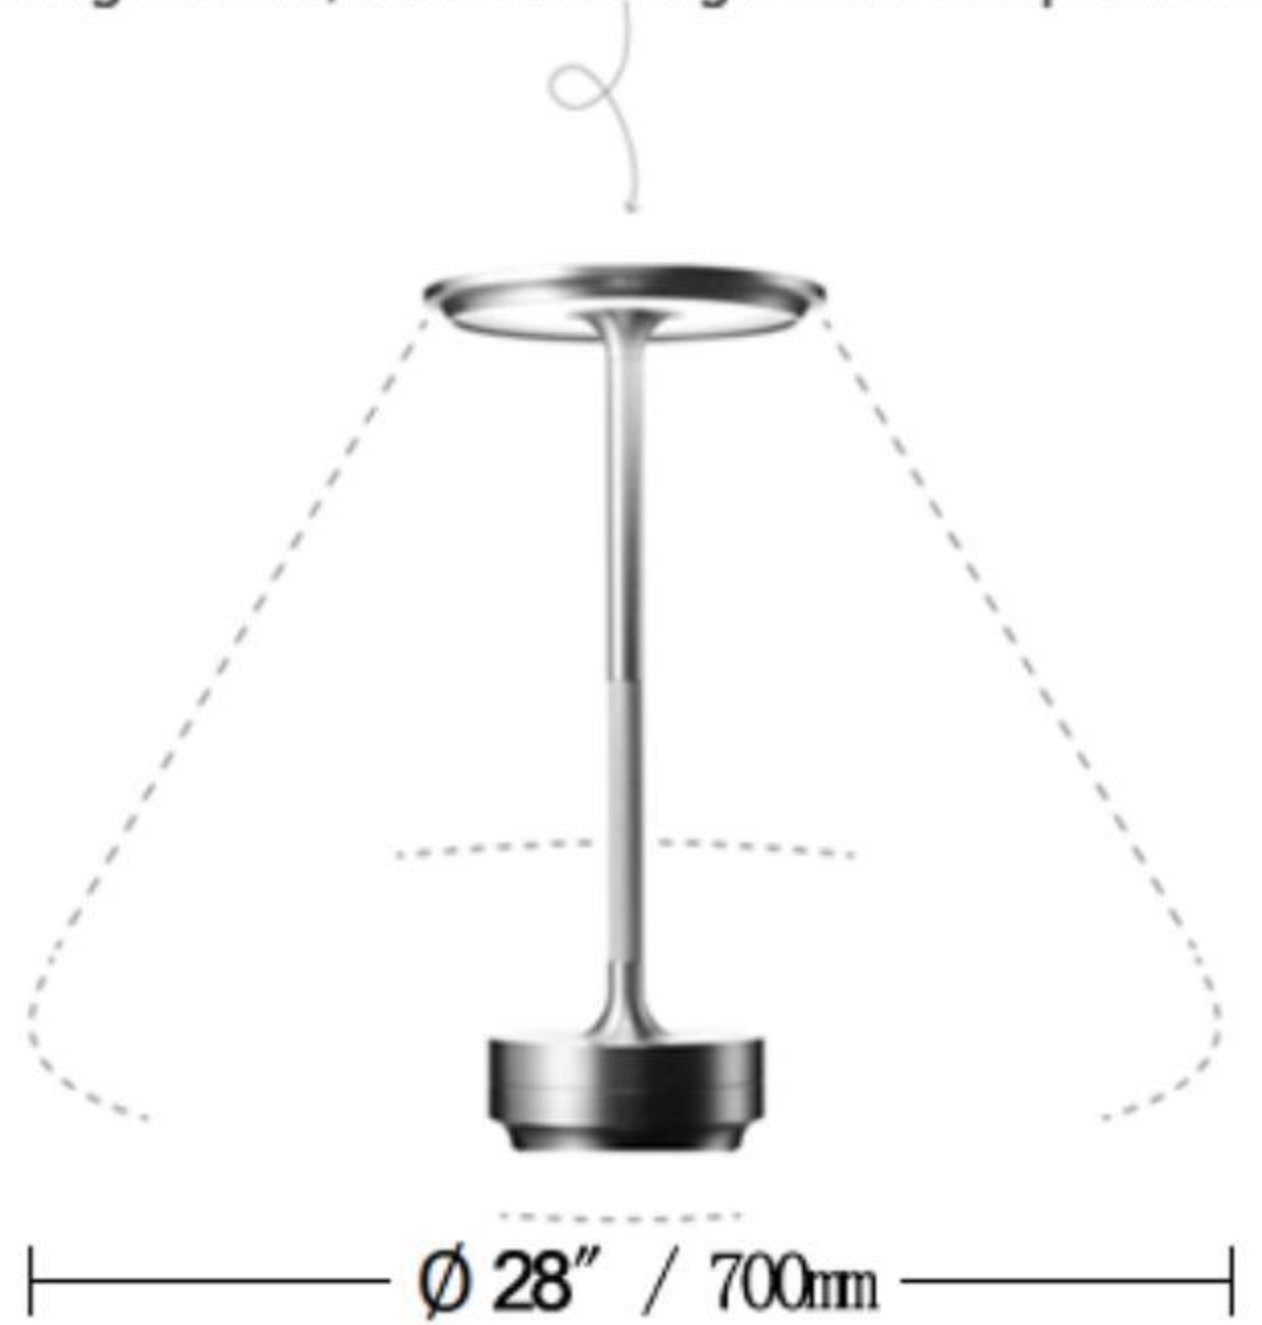

Model No.: AD1803

The AD1803 Table Lamp is not just a light source—it's an artistic focal point.

3 COLOR MODE & TOUCH CONTROL

Touch to switch light color:

- Neutral light / ● White light / ● Warm light

Long press to adjust the brightness:

Neutral light

White light

Warm light

MINIMALIST DESIGN

The table lamp is made of high quality aluminum alloy. Bottom non-slip design uses soft silicone to protect the bottom from slipping.

***Aluminum alloy
die cast frame***

Applicable to various scenarios
Portable type

On a hair trigger

10.5cm/4.13in

25.5cm/10.03in

Model No.: AD1818

The AD1818 Table Lamp is not just a light source—it's an artistic focal point.

Model No.: AD1810

Model No.: AD1808

The AD1808 Table Lamp is not just a light source—it's an artistic focal point.

More colors, more choices, more beauty