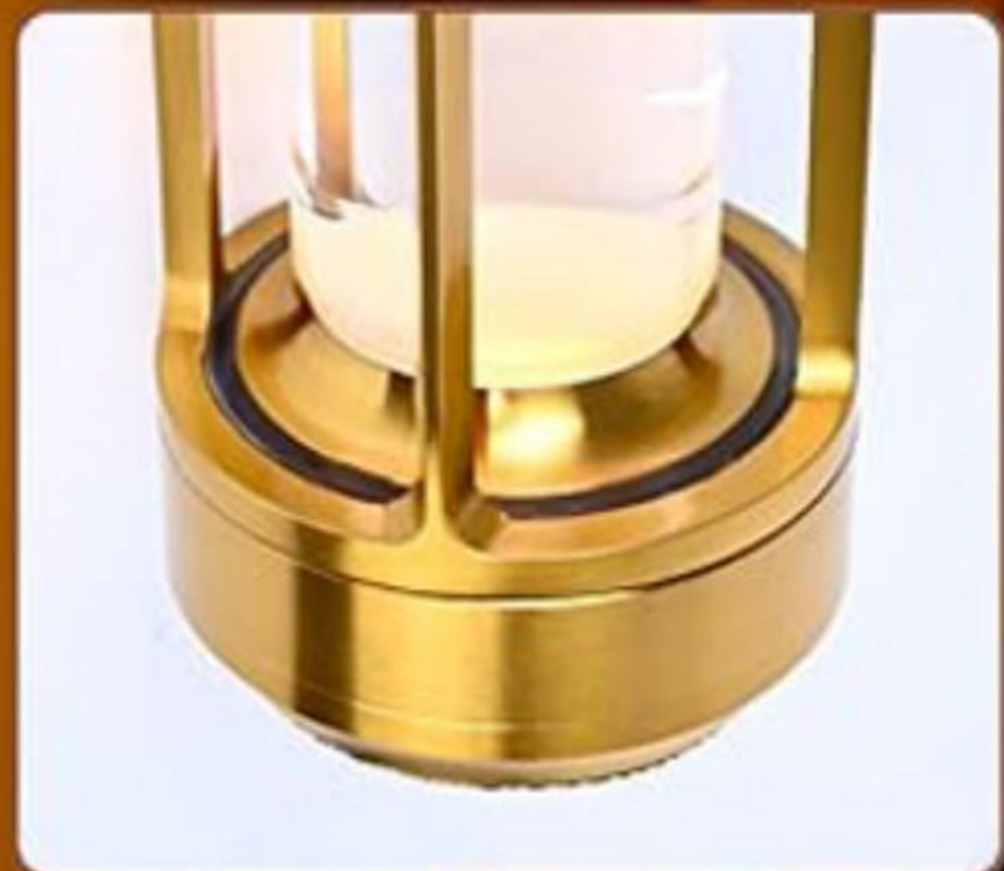

Model No.: AD1803

The AD1803 Table Lamp is not just a light source—it's an artistic focal point.

3 COLOR MODE & TOUCH CONTROL

Touch to switch light color:

- Neutral light / ● White light / ● Warm light

Long press to adjust the brightness:

Neutral light

White light

Warm light

MINIMALIST DESIGN

The table lamp is made of high quality aluminum alloy. Bottom non-slip design uses soft silicone to protect the bottom from slipping.

***Aluminum alloy
die cast frame***