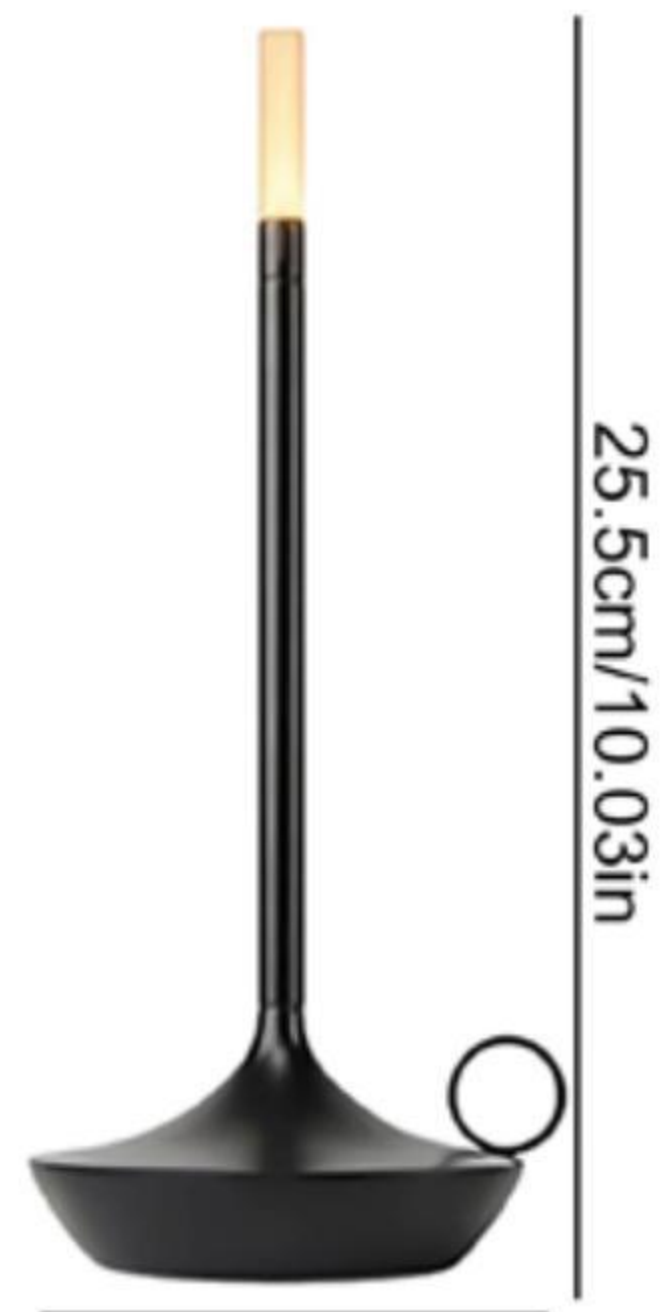

Neutral light

White light

Warm light

MINIMALIST DESIGN

The table lamp is made of high quality aluminum alloy. Bottom non-slip design uses soft silicone to protect the bottom from slipping.

***Aluminum alloy
die cast frame***

***Transparent acrylic
light guide column***

Clear texture

***Electroplating
process***

Model No.: AD1802

The AD1802 Table Lamp is not just a light source—it's an artistic focal point.

USB Type-C Cable,
Included with the Light

Retro ambiance table lamp

High-end luxury decorative lights

Model No.: AD1813

The AD1813 Table Lamp is not just a light source—it's an artistic focal point.

Switch press control
Three colors of light change
at will

Applicable to various scenarios
Portable type

On a hair trigger

10.5cm/4.13in

25.5cm/10.03in

Model No.: AD1818

The AD1818 Table Lamp is not just a light source—it's an artistic focal point.

Model No.: AD1810