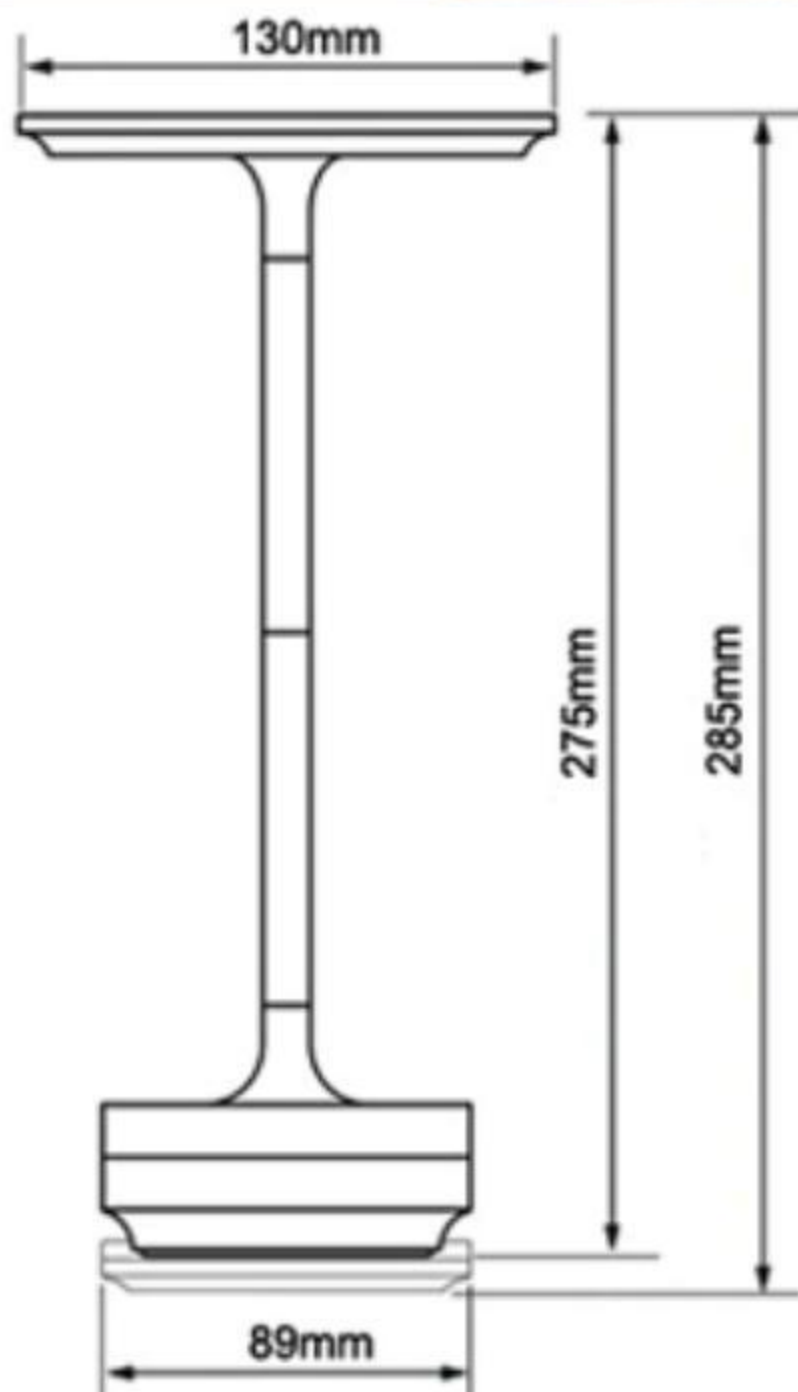

Tap turn ON/OFF the lamp, tap again to change mode, hold to change color temperature.