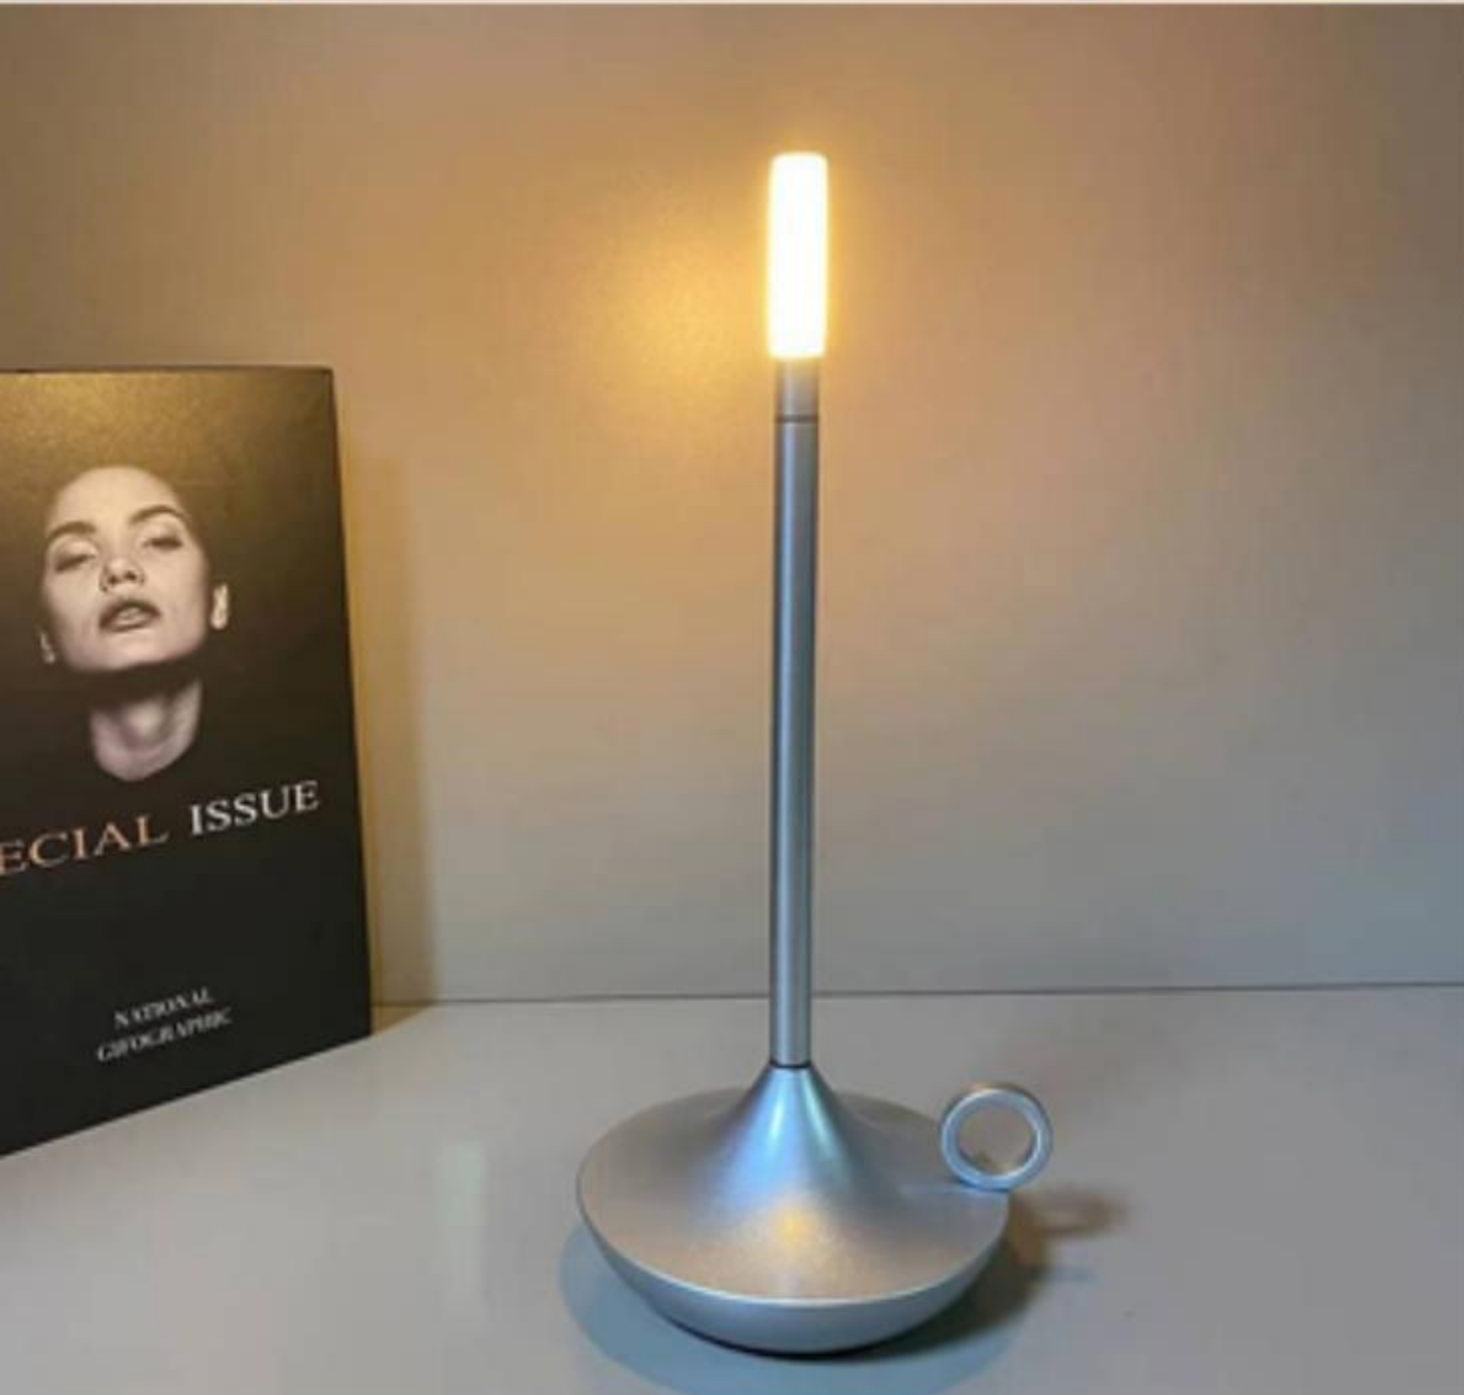

Neutral light

White light

Warm light

MINIMALIST DESIGN

The table lamp is made of high quality aluminum alloy. Bottom non-slip design uses soft silicone to protect the bottom from slipping.

***Aluminum alloy
die cast frame***

Retro ambiance table lamp

High-end luxury decorative lights

Model No.: AD1813

The AD1813 Table Lamp is not just a light source—it's an artistic focal point.

Switch press control
Three colors of light change
at will

Applicable to various scenarios
Portable type

On a hair trigger

10.5cm/4.13in

25.5cm/10.03in

Model No.: AD1818

The AD1818 Table Lamp is not just a light source—it's an artistic focal point.

Model No.: AD1810