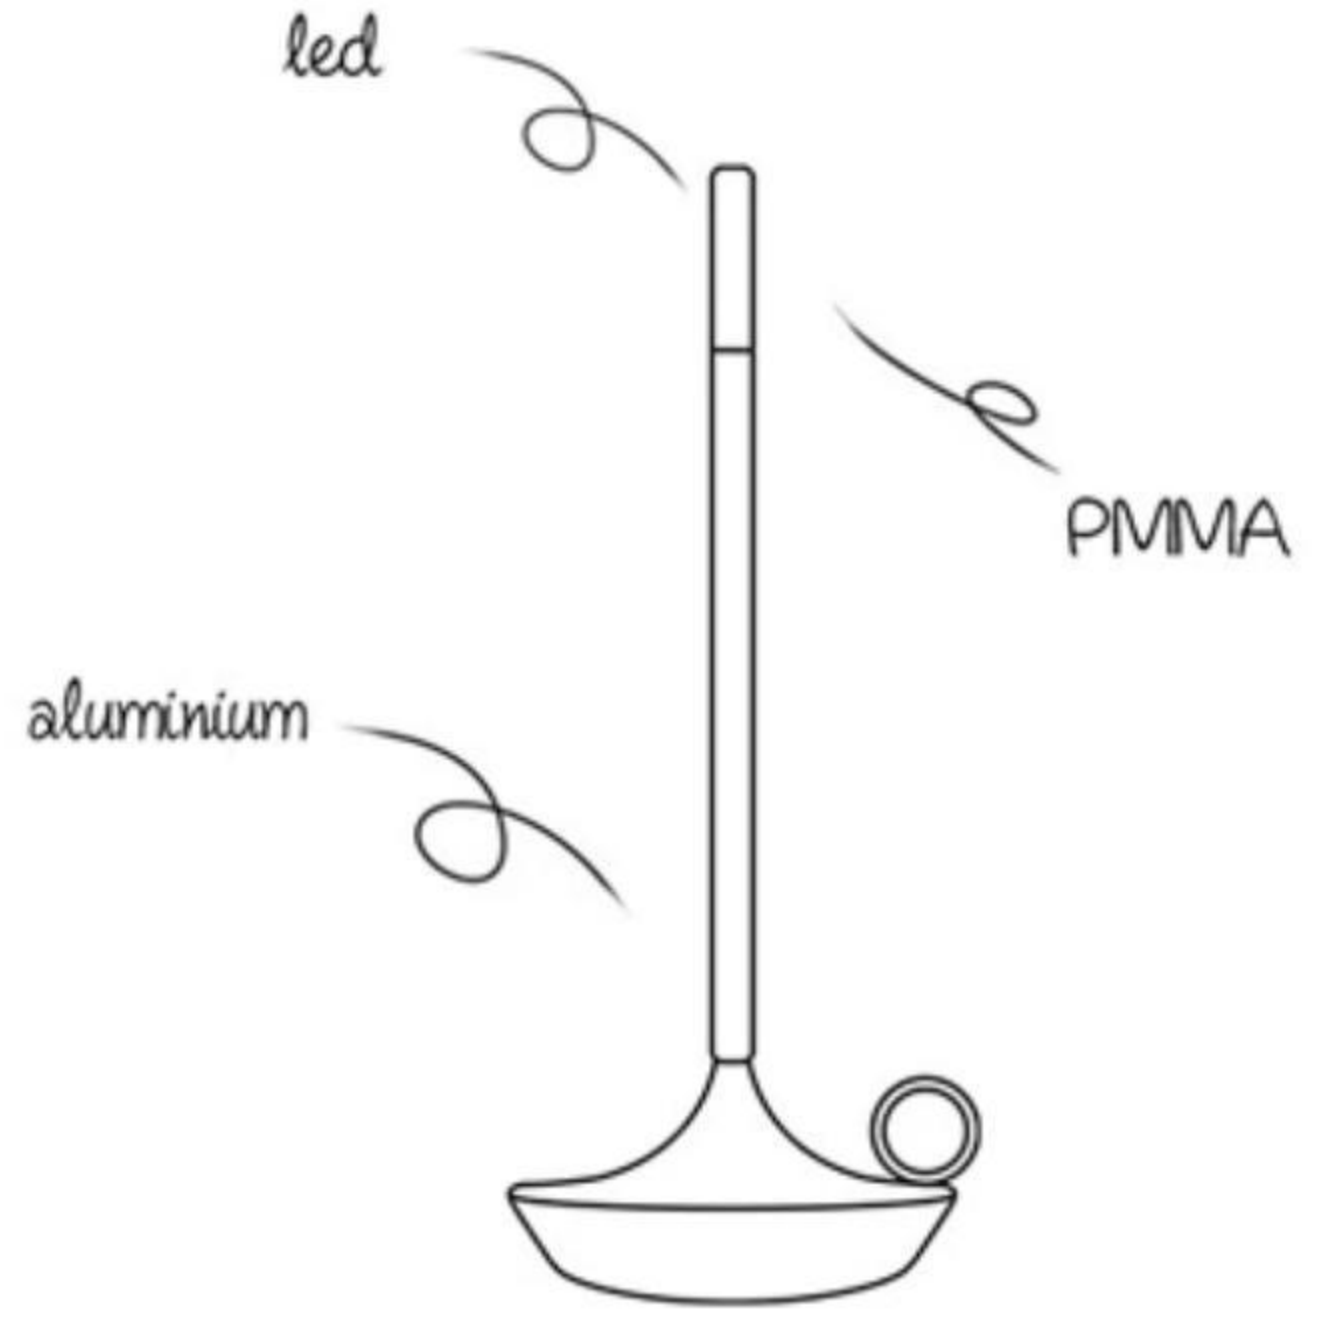

Neutral light

White light

Warm light

MINIMALIST DESIGN

The table lamp is made of high quality aluminum alloy. Bottom non-slip design uses soft silicone to protect the bottom from slipping.

***Aluminum alloy
die cast frame***

***Transparent acrylic
light guide column***

Clear texture

***Electroplating
process***

Model No.: AD1802

The AD1802 Table Lamp is not just a light source—it's an artistic focal point.

USB Type-C Cable,
Included with the Light

Retro ambiance table lamp

High-end luxury decorative lights

Model No.: AD1813

The AD1813 Table Lamp is not just a light source—it's an artistic focal point.

Switch press control
Three colors of light change
at will

Applicable to various scenarios
Portable type

On a hair trigger

10.5cm/4.13in

25.5cm/10.03in

Model No.: AD1818

The AD1818 Table Lamp is not just a light source—it's an artistic focal point.

Model No.: AD1810