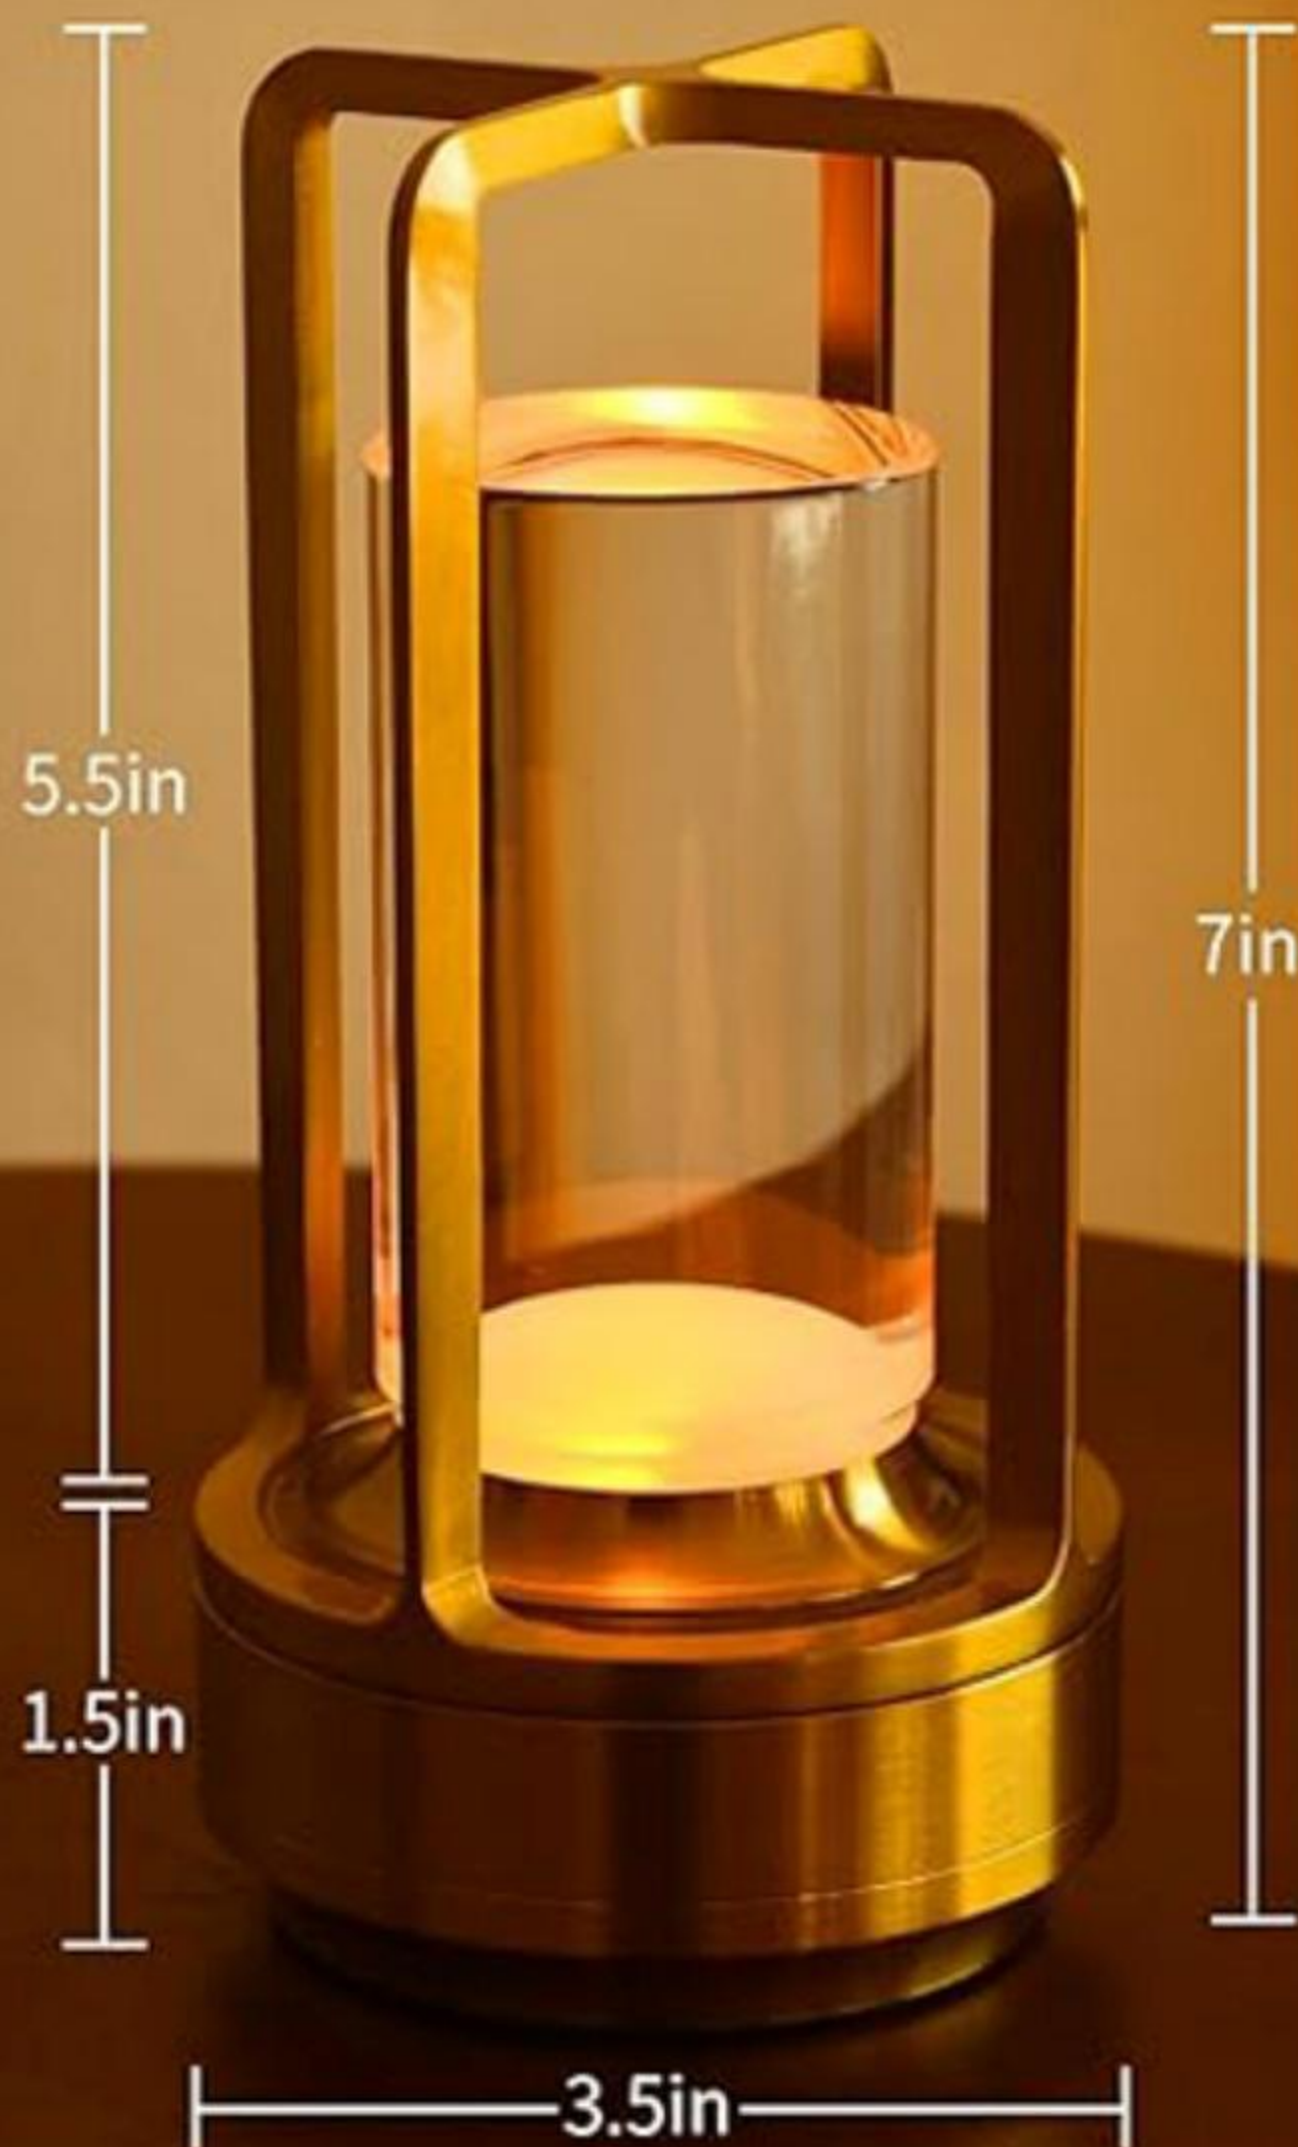

Model No.: AD1803

The AD1803 Table Lamp is not just a light source—it's an artistic focal point.

3 COLOR MODE & TOUCH CONTROL

Touch to switch light color:

- Neutral light / ● White light / ● Warm light

Long press to adjust the brightness:

Neutral light

White light

Warm light

MINIMALIST DESIGN

The table lamp is made of high quality aluminum alloy. Bottom non-slip design uses soft silicone to protect the bottom from slipping.

***Aluminum alloy
die cast frame***

***Transparent acrylic
light guide column***

Clear texture

***Electroplating
process***

Model No.: AD1802

The AD1802 Table Lamp is not just a light source—it's an artistic focal point.

USB Type-C Cable,
Included with the Light

Applicable to various scenarios
Portable type

On a hair trigger

10.5cm/4.13in

25.5cm/10.03in

Model No.: AD1818

The AD1818 Table Lamp is not just a light source—it's an artistic focal point.

Model No.: AD1810