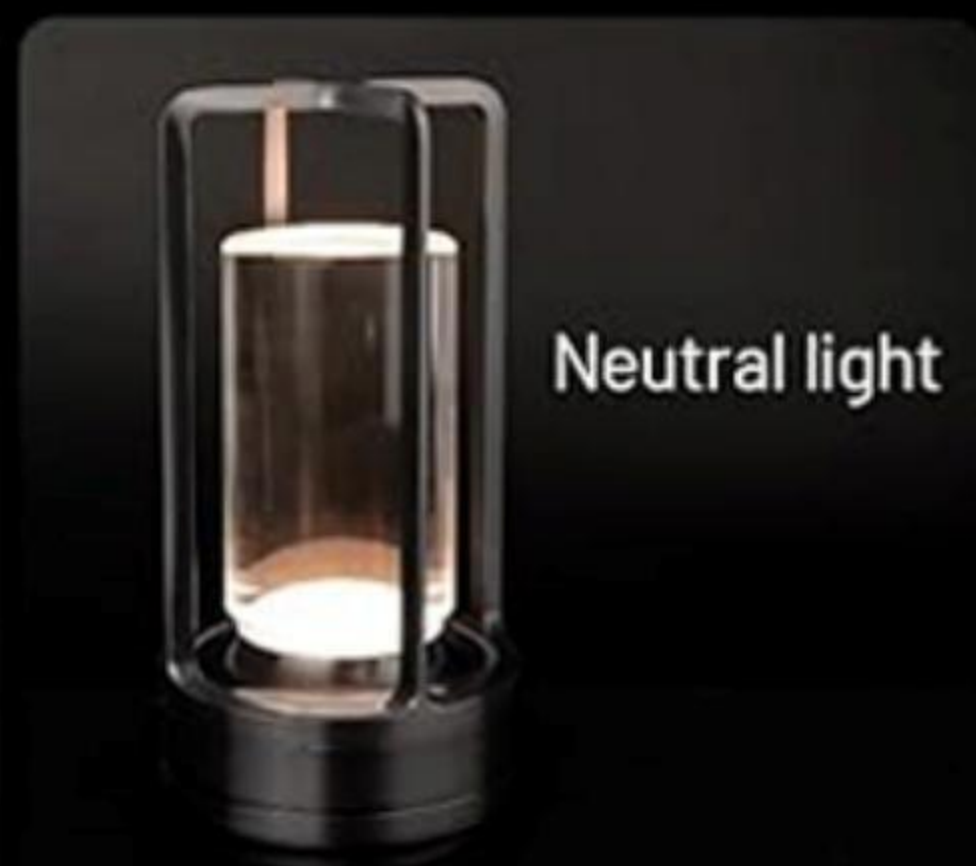

Craft Your Atmosphere

Elegance in light adjustment. Your mood, tailored in an instant.

Scandinavian Design

Minimalistic design, maximum impact. Fits every home, elevates every room.

Tap turn ON/OFF the lamp, tap again to change mode, hold to change color temperature.

Model No.: AD1803

The AD1803 Table Lamp is not just a light source—it's an artistic focal point.

3 COLOR MODE & TOUCH CONTROL

Touch to switch light color:

- Neutral light / ● White light / ● Warm light

Long press to adjust the brightness:

Neutral light

White light

Warm light

MINIMALIST DESIGN

The table lamp is made of high quality aluminum alloy. Bottom non-slip design uses soft silicone to protect the bottom from slipping.

***Aluminum alloy
die cast frame***